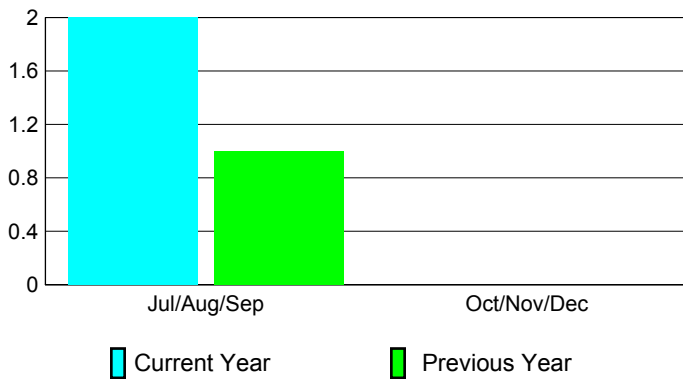

2010-2011 GMT Reports for District (or Undistricted) **District 111MS**

GMT: PROF DR Wieland Richter

Location: GERMANY

GMT CA: 4

CLUBS

Club Results
2010-2011

Clubs
2009-2010

Month	New Club Goal	Actual New Clubs	Actual Dropped Clubs	Gain/ Loss of Clubs	Gain/ Loss of Clubs
Jul/Aug/Sep	1	2	0	2	1
Oct/Nov/Dec	0	0	0	0	0
Totals	1	2	0	2	1

Club Results 2010-2011

Goal, New, Dropped, Gain/Loss

Comparison of Club Gain/Loss

Current Year Compared to the Previous Year

YTD Status Quo Clubs 2010-2011

Status Quo Clubs Compared to Status Quo Members

MEMBERSHIP