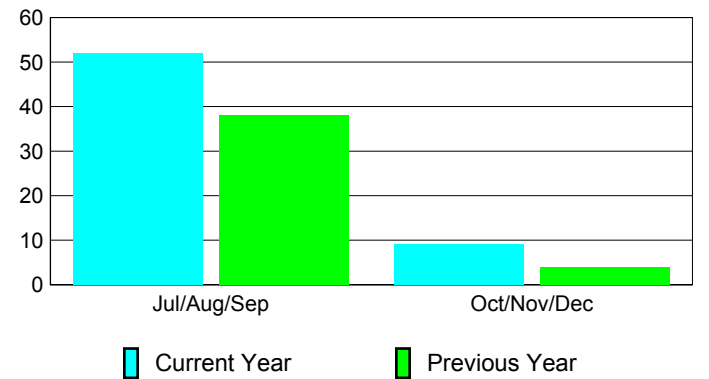

Membership Results
2010-2011

Membership
2009-2010

Month	Net Memb Goal	Actual New Memb	Actual Dropped Memb	Gain/ Loss of Memb	Gain/ Loss of Memb
Jul/Aug/Sep	0	77	-25	52	38
Oct/Nov/Dec	0	30	-21	9	4
Totals	0	107	-46	61	42

Membership Results 2010-2011

Goal, New, Dropped, Gain/Loss

Comparison of Membership Gain/Loss

Current Year Compared to the Previous Year

Gender Comparison 2010-2011